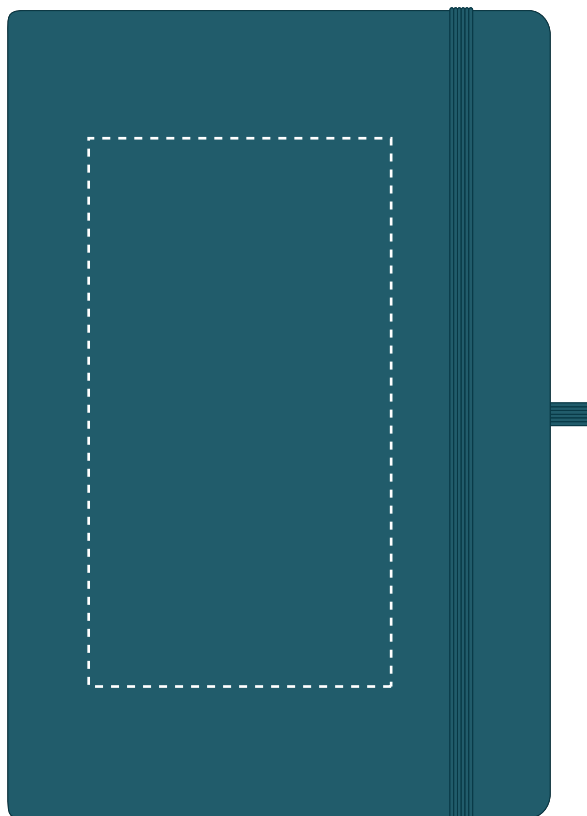

Your Ref:
Our Ref:

Quantity:
Version: 1

Product Code: QS0069
Product Colour: BLUE

PRINTING CONCERNS:**PRODUCT INFO:**

We stock this item in the following colours

**PANTONE REFERENCE(S)**

Debossing / Foil Blocking

ARTWORK SCALE 50%

PRINT LAYOUT

- CENTRED TO PRINT AREA
 CENTRED TO NOTEBOOK

The dashed line is to demonstrate print area and will not appear on your printed item

PLEASE NOTE:

- All colours including print and product are for visual purposes only and should not be regarded as the actual colour of the product and print.
- Some products may vary from batch to batch and may differ from previous orders.
- The colour and texture of a product can also have an effect on the final print colour.
- By approving this order we accept that you understand these terms.

To proceed, please approve visual via the online system.

ARTWORK SCALE 100%
Max print area: 145mm x 80mm